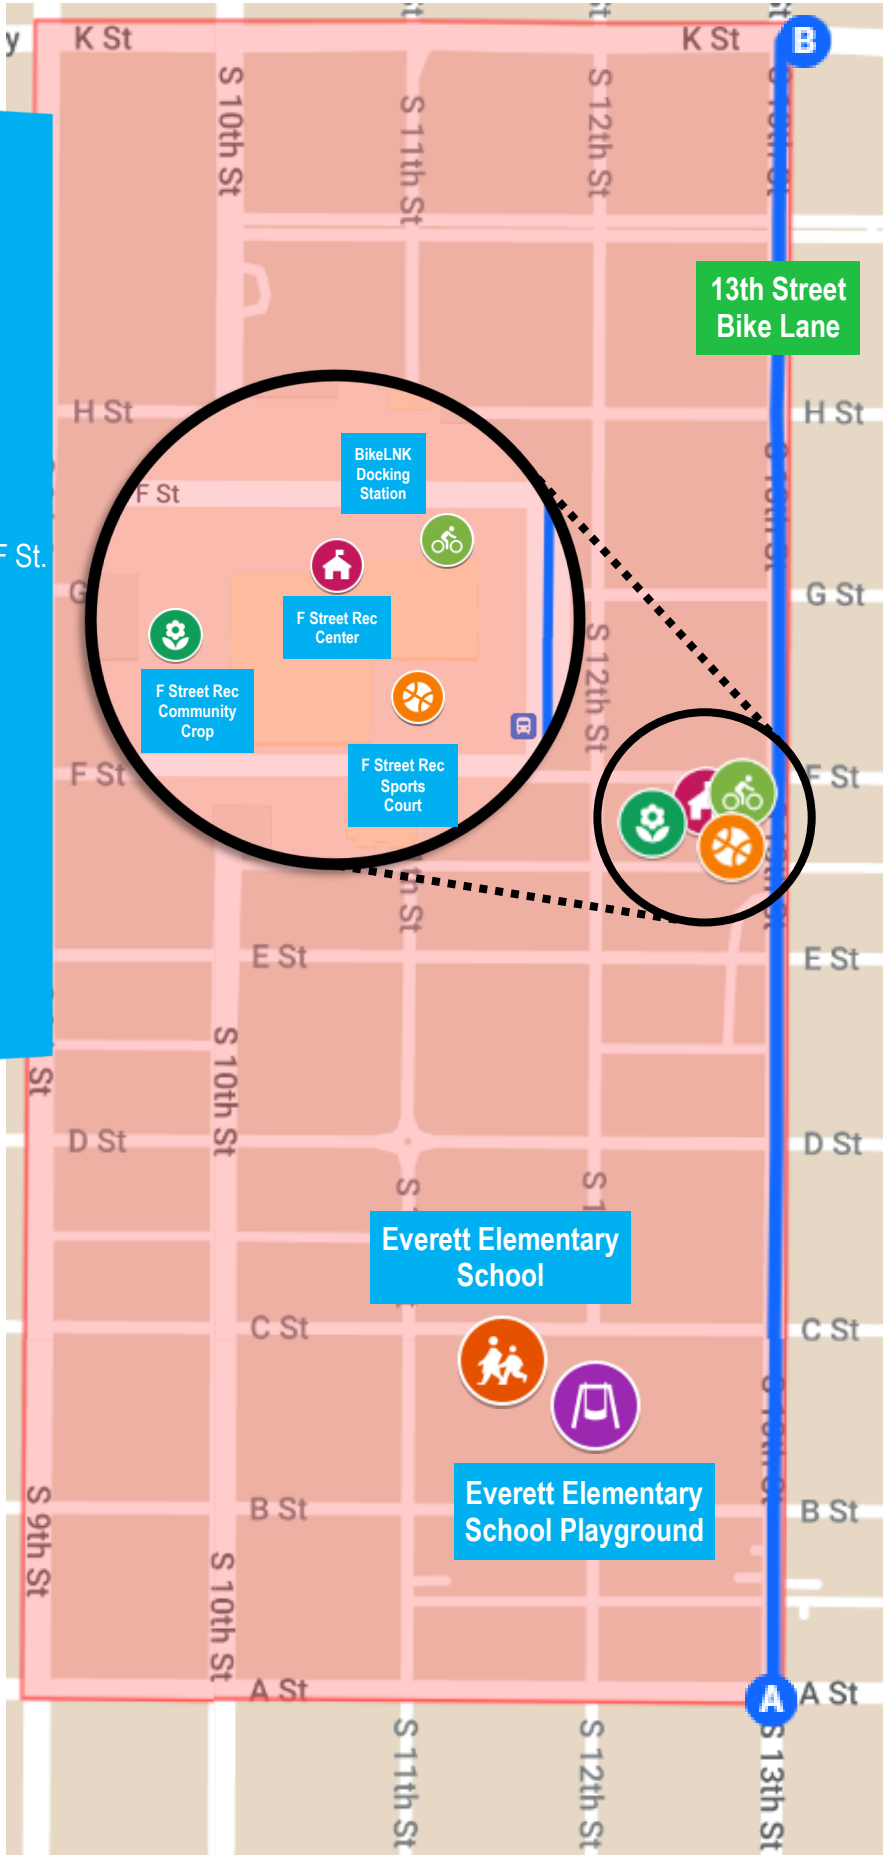

# EVERETT NEIGHBORHOOD

-  Everett Elementary - 1123 C St.
-  Everett Elementary Playground - 1123 C St.
-  F Street Recreation Center - 1225 F St.
-  F Street Rec—Community Crop
-  F Street Rec—Sports Court
-  BikeLNK—Bike Share Docking Station—1225 F St.

## 13th Street Bike Lane

-  13th & A St.
-  13th & K St.

Partnership for  
a Healthy Lincoln